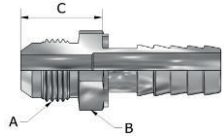

DC102 SERIES(Male JIC 37°)

LSI

PART NUMBER	Products Description							
	Hose In-Dia	Thread UNF	Nipple Hex		Tail-Growth			
			MM	Inch	MM	Inch		
		A	B		C			
DC102-14-10	5/8	7/8-14	25.4	1.00	27.3	1.07		